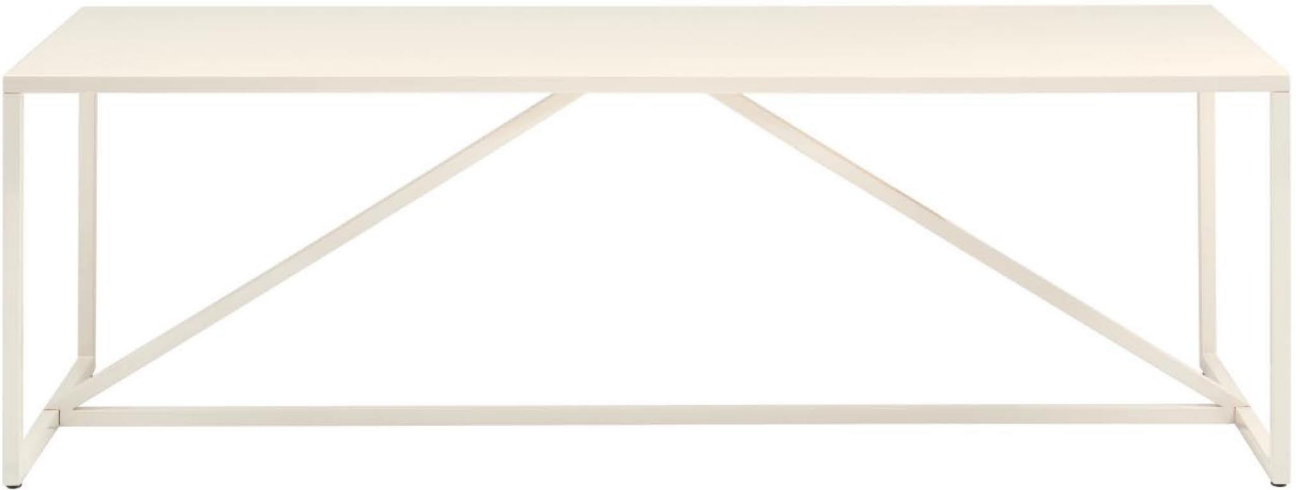

STRUT X-LARGE TABLE

Structure and design are one with the Strut. A proud stance for any gathering. Choose ivory, or robin's egg blue for a subtler impact. Dark olive, or watermelon for more punch. Frame is 1.25" square steel tubing in a powder-coated finish. Tops have three coats of polyurethane paint in matching color over an MDF core.

STRUT X-LARGE TABLE

SR1-90TBPK-WM	WATERMELON
SR1-90TBPK-DO	DARK OLIVE
SR1-90TBPK-IV	IVORY
SR1-90TBPK-BL	ROBIN'S EGG BLUE

WATERMELON

DARK OLIVE

IVORY

ROBIN'S EGG
BLUE

FURNITURELIGHTINGDESIGN
info@objx.com.au www.objx.com.au