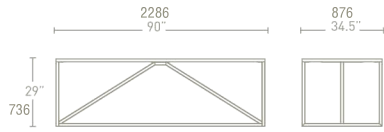

STRUT X-LARGE TABLE

Structure and design are one with the Strut. A proud stance for any gathering. Choose ivory, or robin's egg blue for a subtler impact. Dark olive, or watermelon for more punch. Frame is 1.25" square steel tubing in a powder-coated finish. Tops have three coats of polyurethane paint in matching color over an MDF core.